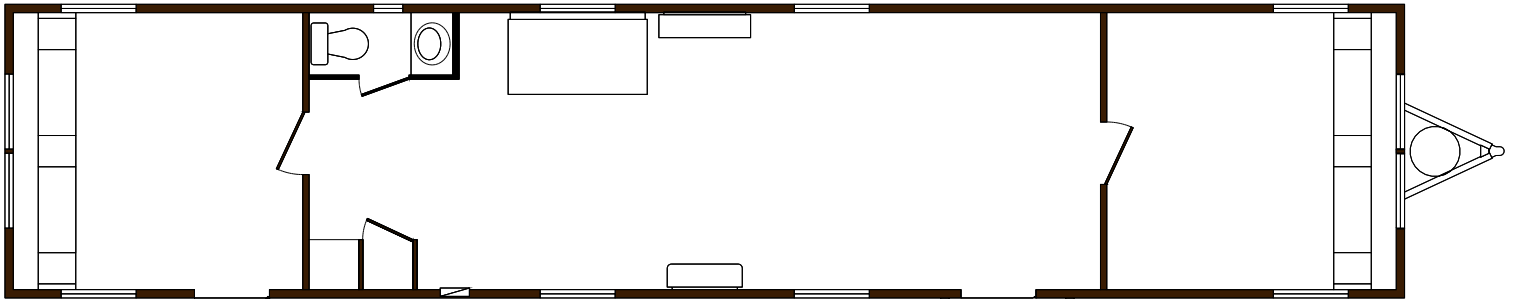

Since 1971

1260JMO-T
12'x56', 672 SF

1260JMO
12'x56', 672 SF

Grouped Offices
1260JMO + 1260JMO
2x12'x56', 1,344 SF
Shown with 1/2 Toilet option.

Notes

Grouping units is available with most fleet mobile offices. Grouping works best with units of the same basic unit width and height.

Since 1971

1260JMO
12'x56', 672 SF

2460JMO-T-ADA
24'x56', 1,344 SF

Grouped Offices
1260JMO + 2460JMO
12'x56' + 24'x56', 2,016 SF
Shown with ADA Toilet option.

Notes

Grouping units is available with most fleet mobile offices. Grouping works best with units of the same basic unit width and height.