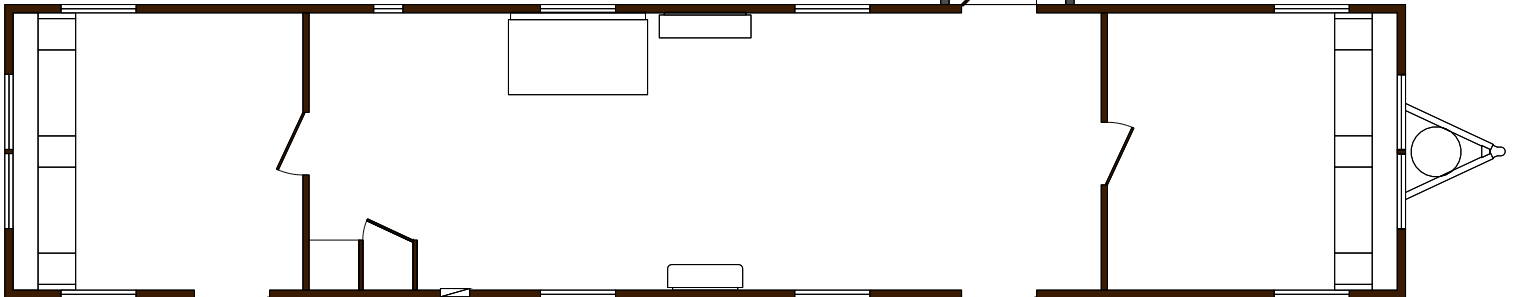

Since 1971

1260JMO-T
12'x56', 672 SF

1260JMO
12'x56', 672 SF

Grouped Offices
1260JMO + 1260JMO
2x12'x56', 1,344 SF
Shown with 1/2 Toilet option.

Notes

Grouping units is available with most fleet mobile offices. Grouping works best with units of the same basic unit width and height.

Since 1971

1260JMO
12'x56', 672 SF

2460JMO-T-ADA
24'x56', 1,344 SF

Grouped Offices
1260JMO + 2460JMO
12'x56' + 24'x56', 2,016 SF
Shown with ADA Toilet option.

Notes

Grouping units is available with most fleet mobile offices. Grouping works best with units of the same basic unit width and height.