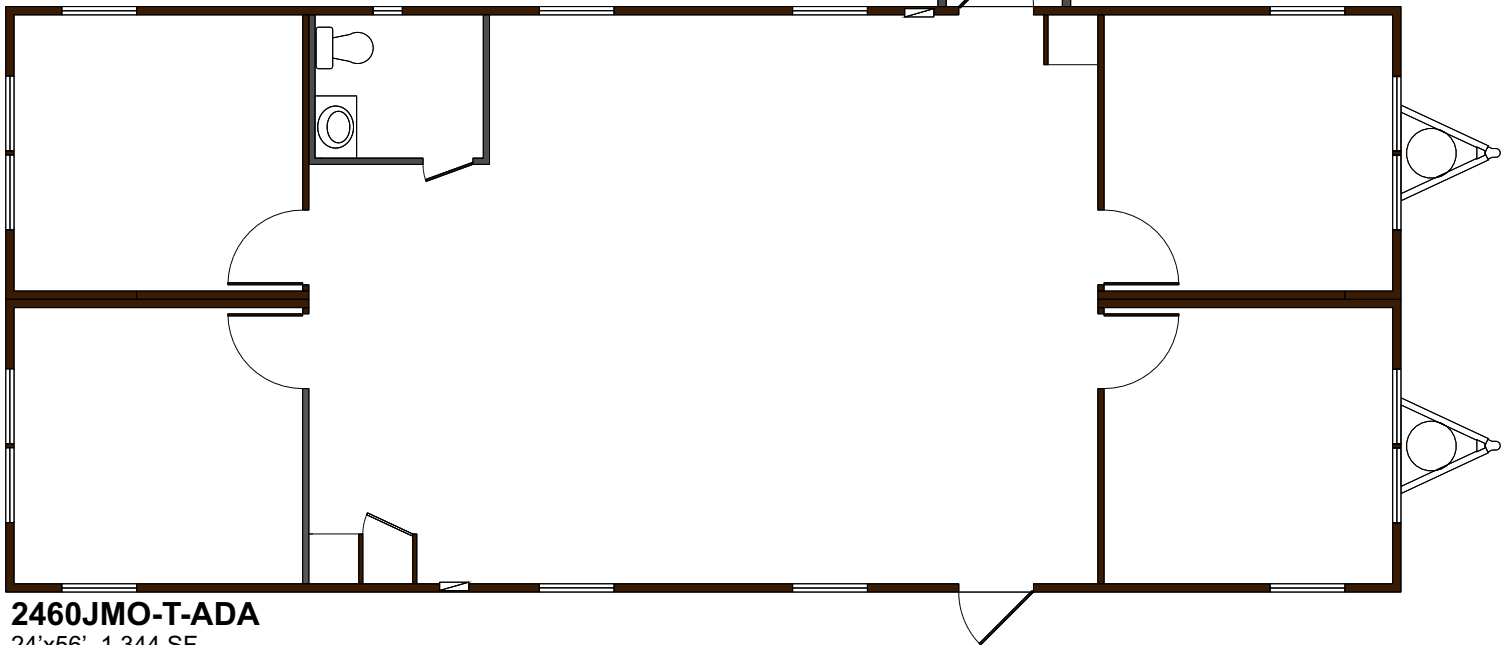

Since 1971

1260JMO-T
12'x56', 672 SF

1260JMO
12'x56', 672 SF

Grouped Offices
1260JMO + 1260JMO
2x12'x56', 1,344 SF
Shown with 1/2 Toilet option.

Notes

Grouping units is available with most fleet mobile offices. Grouping works best with units of the same basic unit width and height.

Since 1971

1260JMO
12'x56', 672 SF

2460JMO-T-ADA
24'x56', 1,344 SF

Grouped Offices
1260JMO + 2460JMO
12'x56' + 24'x56', 2,016 SF
Shown with ADA Toilet option.

Notes

Grouping units is available with most fleet mobile offices. Grouping works best with units of the same basic unit width and height.