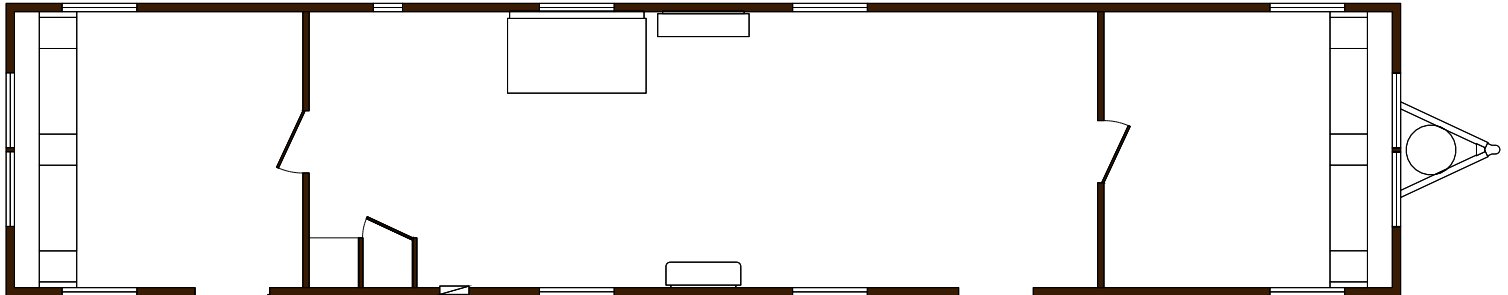

Since 1971

1260JMO
12'x56', 672 SF

2460JMO-T-ADA
24'x56', 1,344 SF

Grouped Offices
1260JMO + 2460JMO
12'x56' + 24'x56', 2,016 SF
Shown with ADA Toilet option.

Notes

Grouping units is available with most fleet mobile offices. Grouping works best with units of the same basic unit width and height.